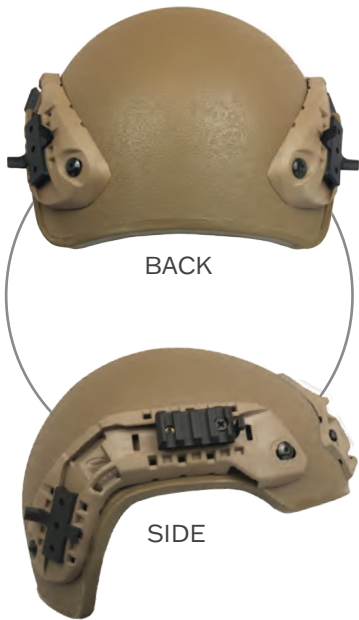

**SLATE
SOLUTIONS**

601

High Cut Ballistic Helmet

BACK

SIDE