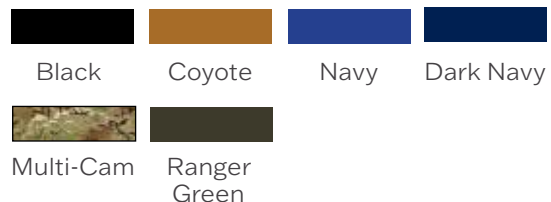

Colors

**SLATE
SOLUTIONS**

7060 W. State Road 84, Suite 12, Davie, FL 33317
info@SlateSolutions.com | SlateSolutions.com

754.200.6752