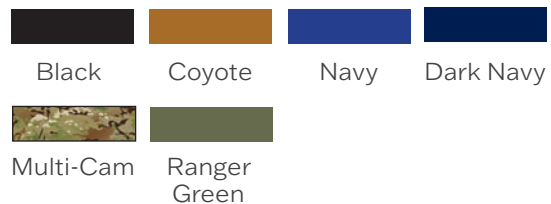

Colors

**SLATE
SOLUTIONS**

7060 W. State Road 84, Suite 12, Davie, FL 33317
info@SlateSolutions.com | SlateSolutions.com

754.200.6752