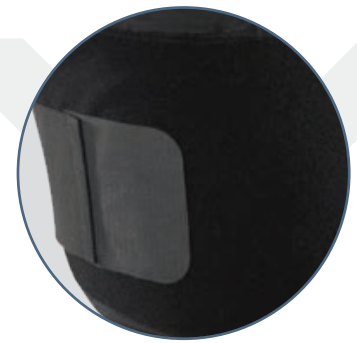

**SLATE
SOLUTIONS**

STANDARD

Concealable

SOFT ARMOR BALLISTIC SHAPES

FEATURES

- ◇ Lightweight breathable water repellent carrier made with performance nylon fabric
- ◇ Moisture-wicking, anti-microbial inner liner which draws moisture away from the body for faster cool-down
- ◇ 8-point adjustable strapping system
- ◇ Designed to fit soft armor inserts for full torso coverage
- ◇ Dual 6 x 8 and 7 x 9 front plate inserts
- ◇ Low profile loop for less bulkiness and reduced friction against clothing

Options

- ◇ Dual pocket trauma inserts
- ◇ Rear trauma plate pocket
- ◇ Tails

Sizes

- ◇ Custom Sizing
- ◇ Standard sizes: XS - 5XL

Colors

**SLATE
SOLUTIONS**

7060 W. State Road 84, Suite 12, Davie, FL 33317
info@SlateSolutions.com | SlateSolutions.com