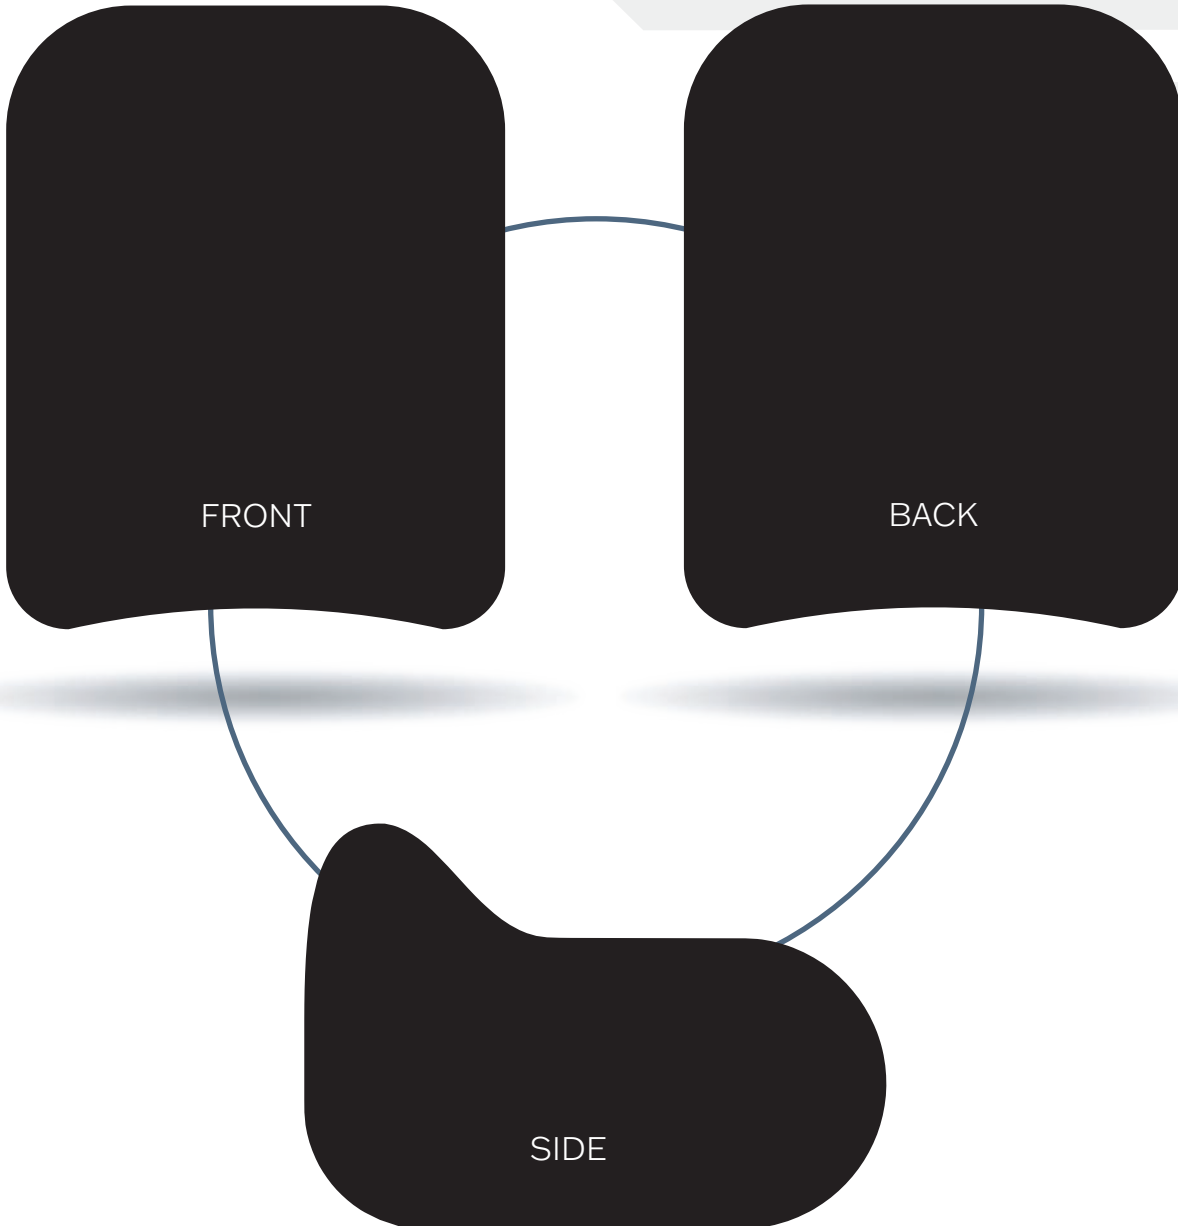

**SLATE  
SOLUTIONS**

**4PV**

Ballistic Insert Shape

**SLATE  
SOLUTIONS**

7060 W. State Road 84, Suite 12, Davie, FL 33317  
info@SlateSolutions.com | SlateSolutions.com

**754.200.6752**

REV 8.23