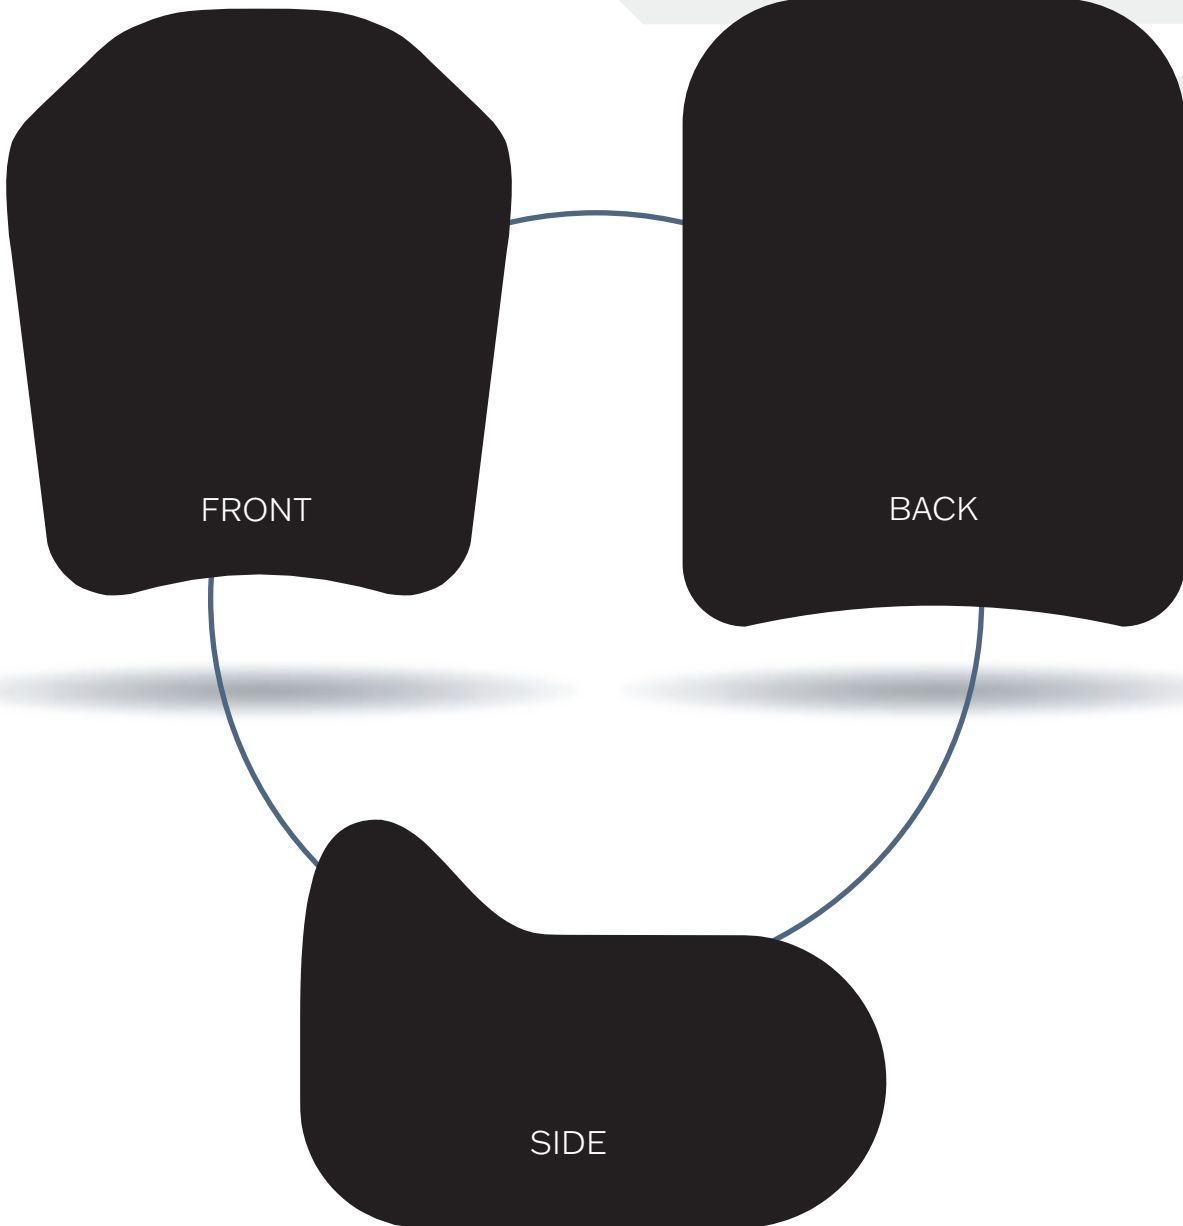

SLATE
SOLUTIONS

4PV-FEM

Ballistic Insert Shape

SLATE
SOLUTIONS

7060 W. State Road 84, Suite 12, Davie, FL 33317
info@SlateSolutions.com | SlateSolutions.com

754.200.6752

REV 8.23