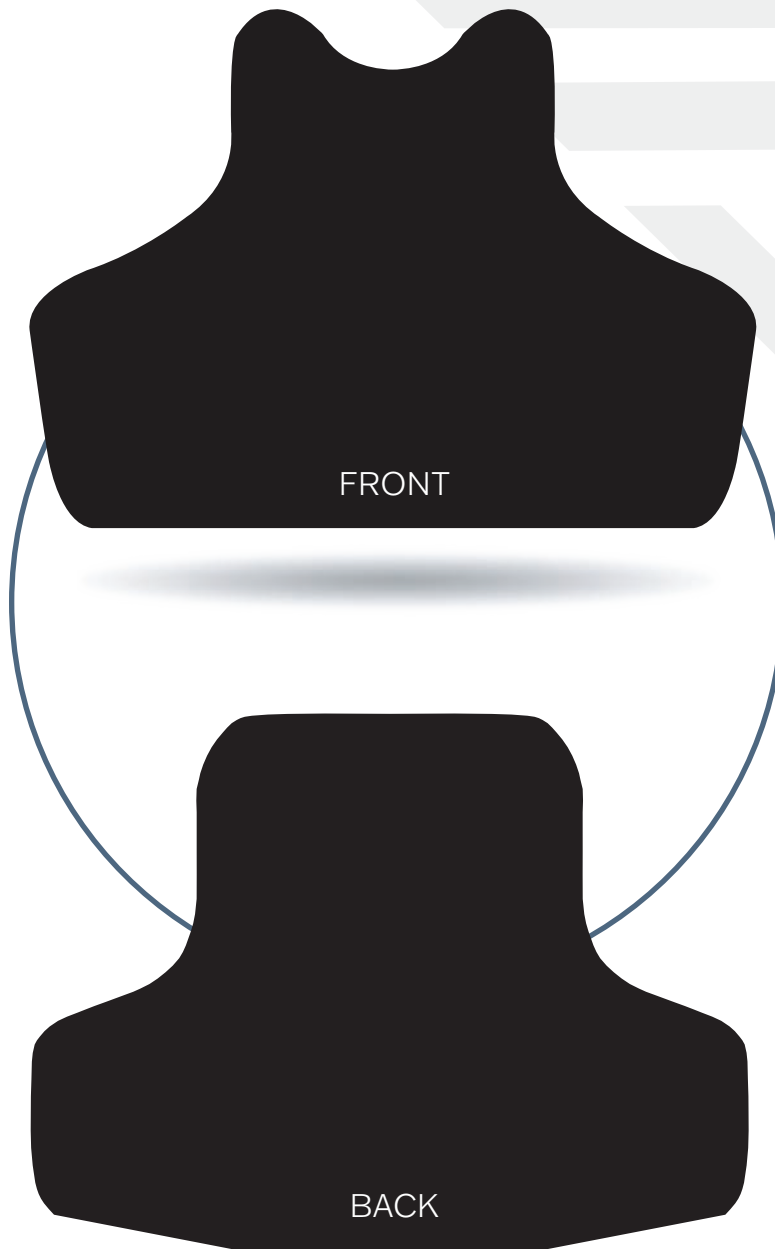

**SLATE
SOLUTIONS**

FEMALE CUT

Ballistic Insert Shape

**SLATE
SOLUTIONS**

7060 W. State Road 84, Suite 12, Davie, FL 33317
info@SlateSolutions.com | SlateSolutions.com

754.200.6752

REV 8.23